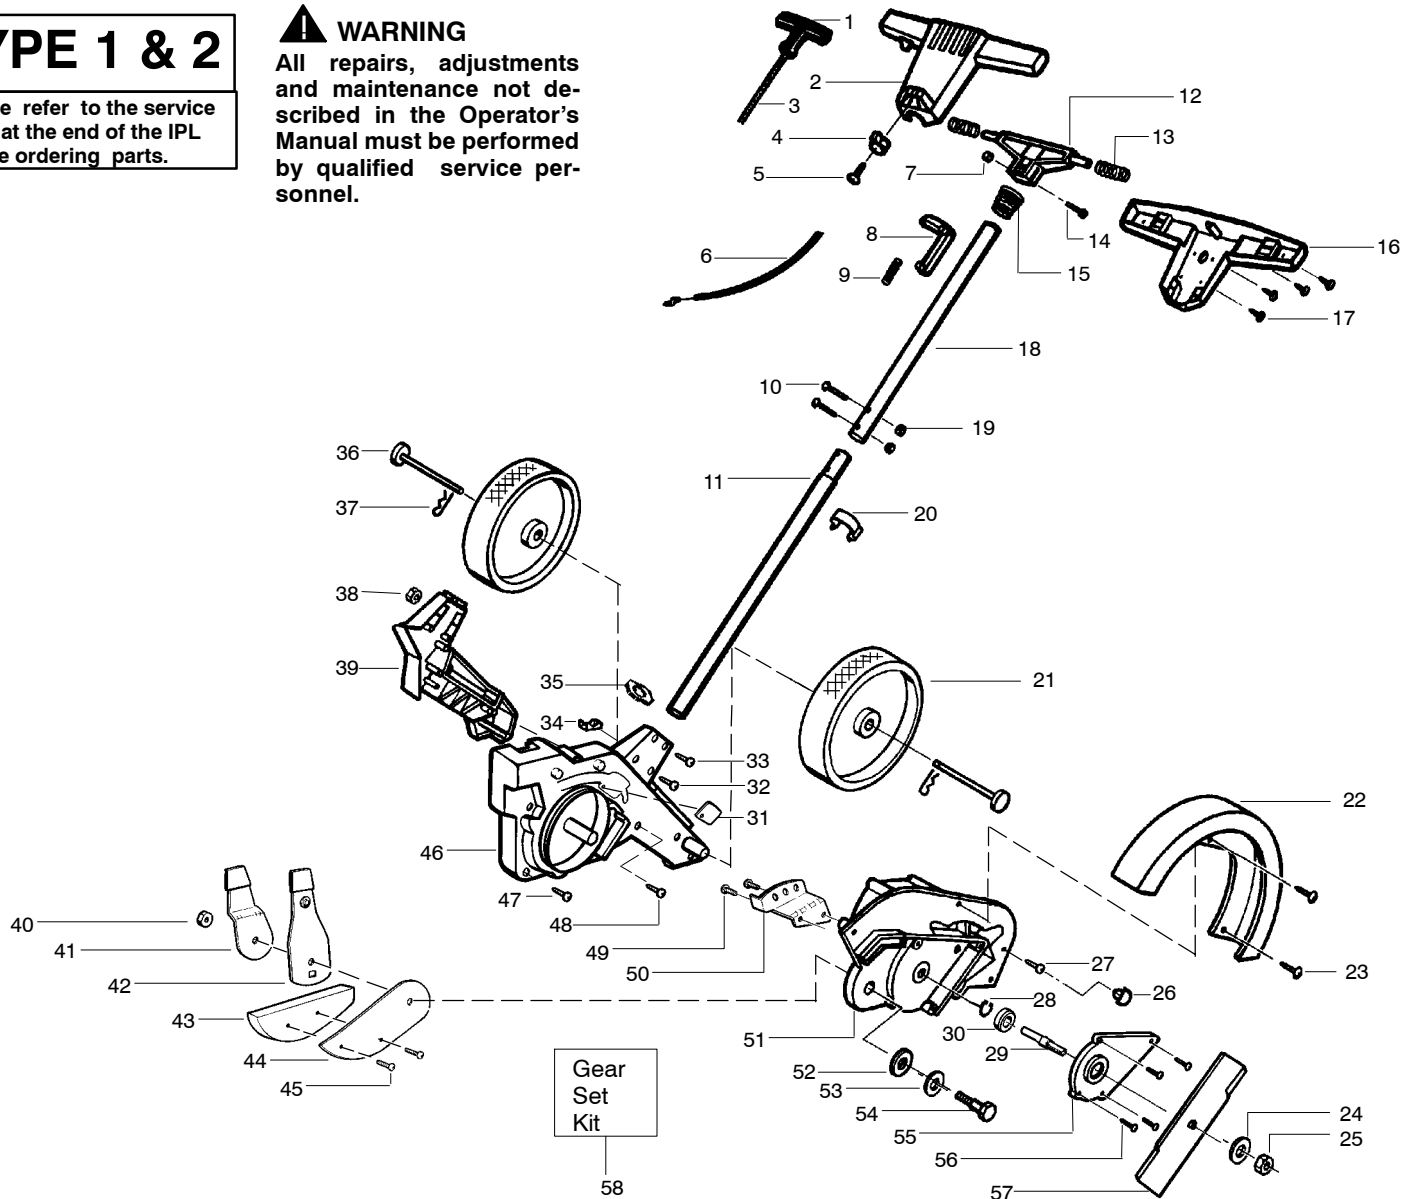

Ref.	Part No.	Description	Ref.	Part No.	Description	Ref.	Part No.	Description
1.	530027569	Handle-Starter	22.	530095629	Shield-Front Blade	43.	530054071	Foot-Skid
2.	530036677	Handle-Upper	23.	530015843	Screw	44.	530053501	Arm-Swing
3.	530069421	Kit-Rope	24.	530016281	Washer-Belleville	45.	530015814	Screw
4.	530036985	Eyelet-Handle	25.	530016032	Nut	46.	530038299	Housing-Fan
5.	530015241	Screw	26.	530036935	Plug-Dust	47.	530016386	Screw
6.	530036674	Assy-Throttle Cable	27.	530015770	Screw	48.	530015940	Screw
7.	530015768	Locknut	28.	530037625	Retainer Ring-Flat	49.	530015814	Screw
8.	530036673	Trigger-Throttle	29.	530095070	Shaft-Output	50.	530053544	Plate-Back
9.	530036982	Spring-Throttle	30.	530016042	Washer-Thrust	51.	530053626	Assy-Gear Box
10.	530015999	Bolt-Shoulder Tube	31.	530038308	Retainer-Fuel Line	52.	530016040	Washer-Bolt Adjust
11.	530095103	Tube-Lower Handle	32.	530015886	Screw	53.	530016280	Washer-Wave
12.	530036983	Coupling-Handle	33.	530015774	Screw	54.	530016275	Bolt-Shoulder
13.	530036981	Spring-Isolator	34.	530015922	Nut-Speed	55.	530036934	Assy-Bearing Holder
14.	530015774	Screw	35.	530019199	Gasket-Tube	56.	530015814	Screw
15.	530036984	Spring-Handle	36.	530015997	Pin-Axle	57.	530095086	Blade
16.	530036676	Handle-Lower	37.	530016002	Bridge-Pin	58.	530071258	Kit-Gear Set
17.	503210719	Screw	38.	530015768	Locknut			Not Shown
18.	530095104	Tube-Upper Handle	39.	530038301	Cover-Axle			
19.	530015768	Locknut	40.	530016063	Nut-Swing Arm		530088959	Manual (type 1)
20.	530015982	Clamp-Cable	41.	n/a	Lever-Limiter		530163408	Manual (type 2)
21.	530095663	Wheel-Rear	42.	530053792	Assy-Lever Adjustment		530031159	Wrench-Hex 5/32